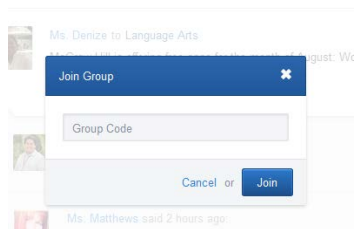

Joining an Edmodo Group

Start at www.edmodo.com

Sign in if you already have an account or create an account if you don't!

Once you see your "Home" screen – find the "Groups" tab on the left.

Click on the + sign and select "Join"

Enter the group code that has been provided for the group(s) you wish to join. Then press "Join"

Group codes do expire after 30 days so if the code you were provided doesn't work – contact the IES Team Member for a new code.