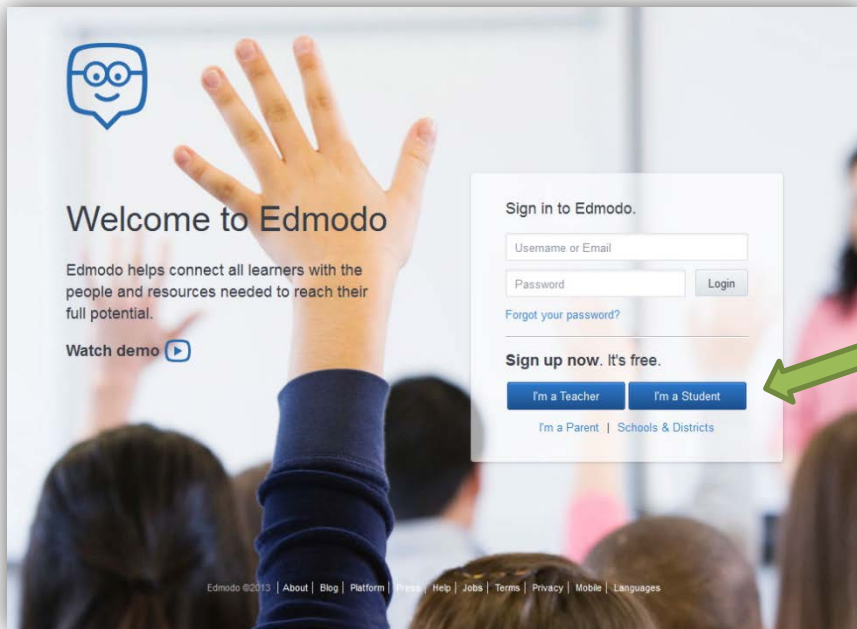

Joining an Edmodo Group

Start at www.edmodo.com

Sign in if you already have an account or create an account if you don't!

Once you see your "Home" screen – find the "Groups" tab on the left.

Click on the + sign and select "Join"

Enter the group code that has been provided for the group(s) you wish to join. Then press "Join"

Group codes do expire after 30 days so if the code you were provided doesn't work – contact the IES Team Member for a new code.