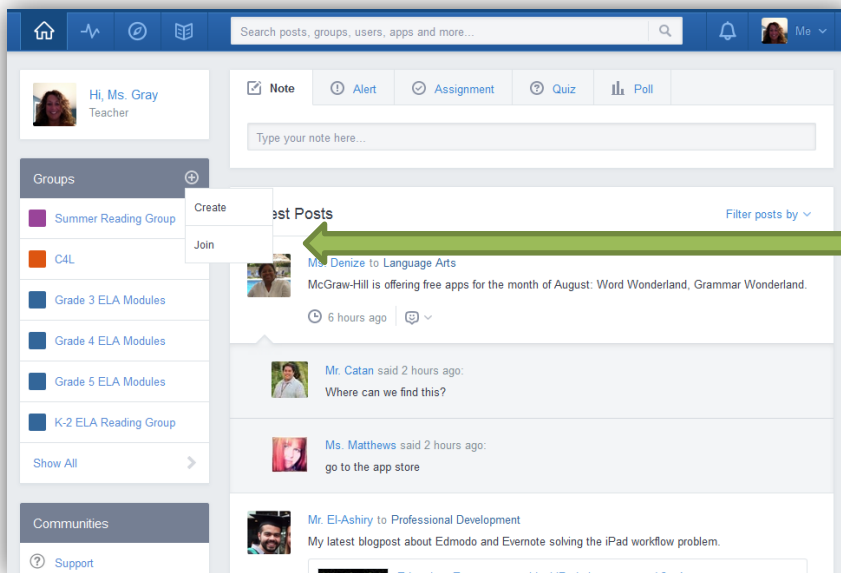

Joining an Edmodo Group

Start at www.edmodo.com

Sign in if you already have an account or create an account if you don't!

Once you see your "Home" screen – find the "Groups" tab on the left.

Click on the + sign and select "Join"

Enter the group code that has been provided for the group(s) you wish to join. Then press "Join"

Group codes do expire after 30 days so if the code you were provided doesn't work – contact the IES Team Member for a new code.